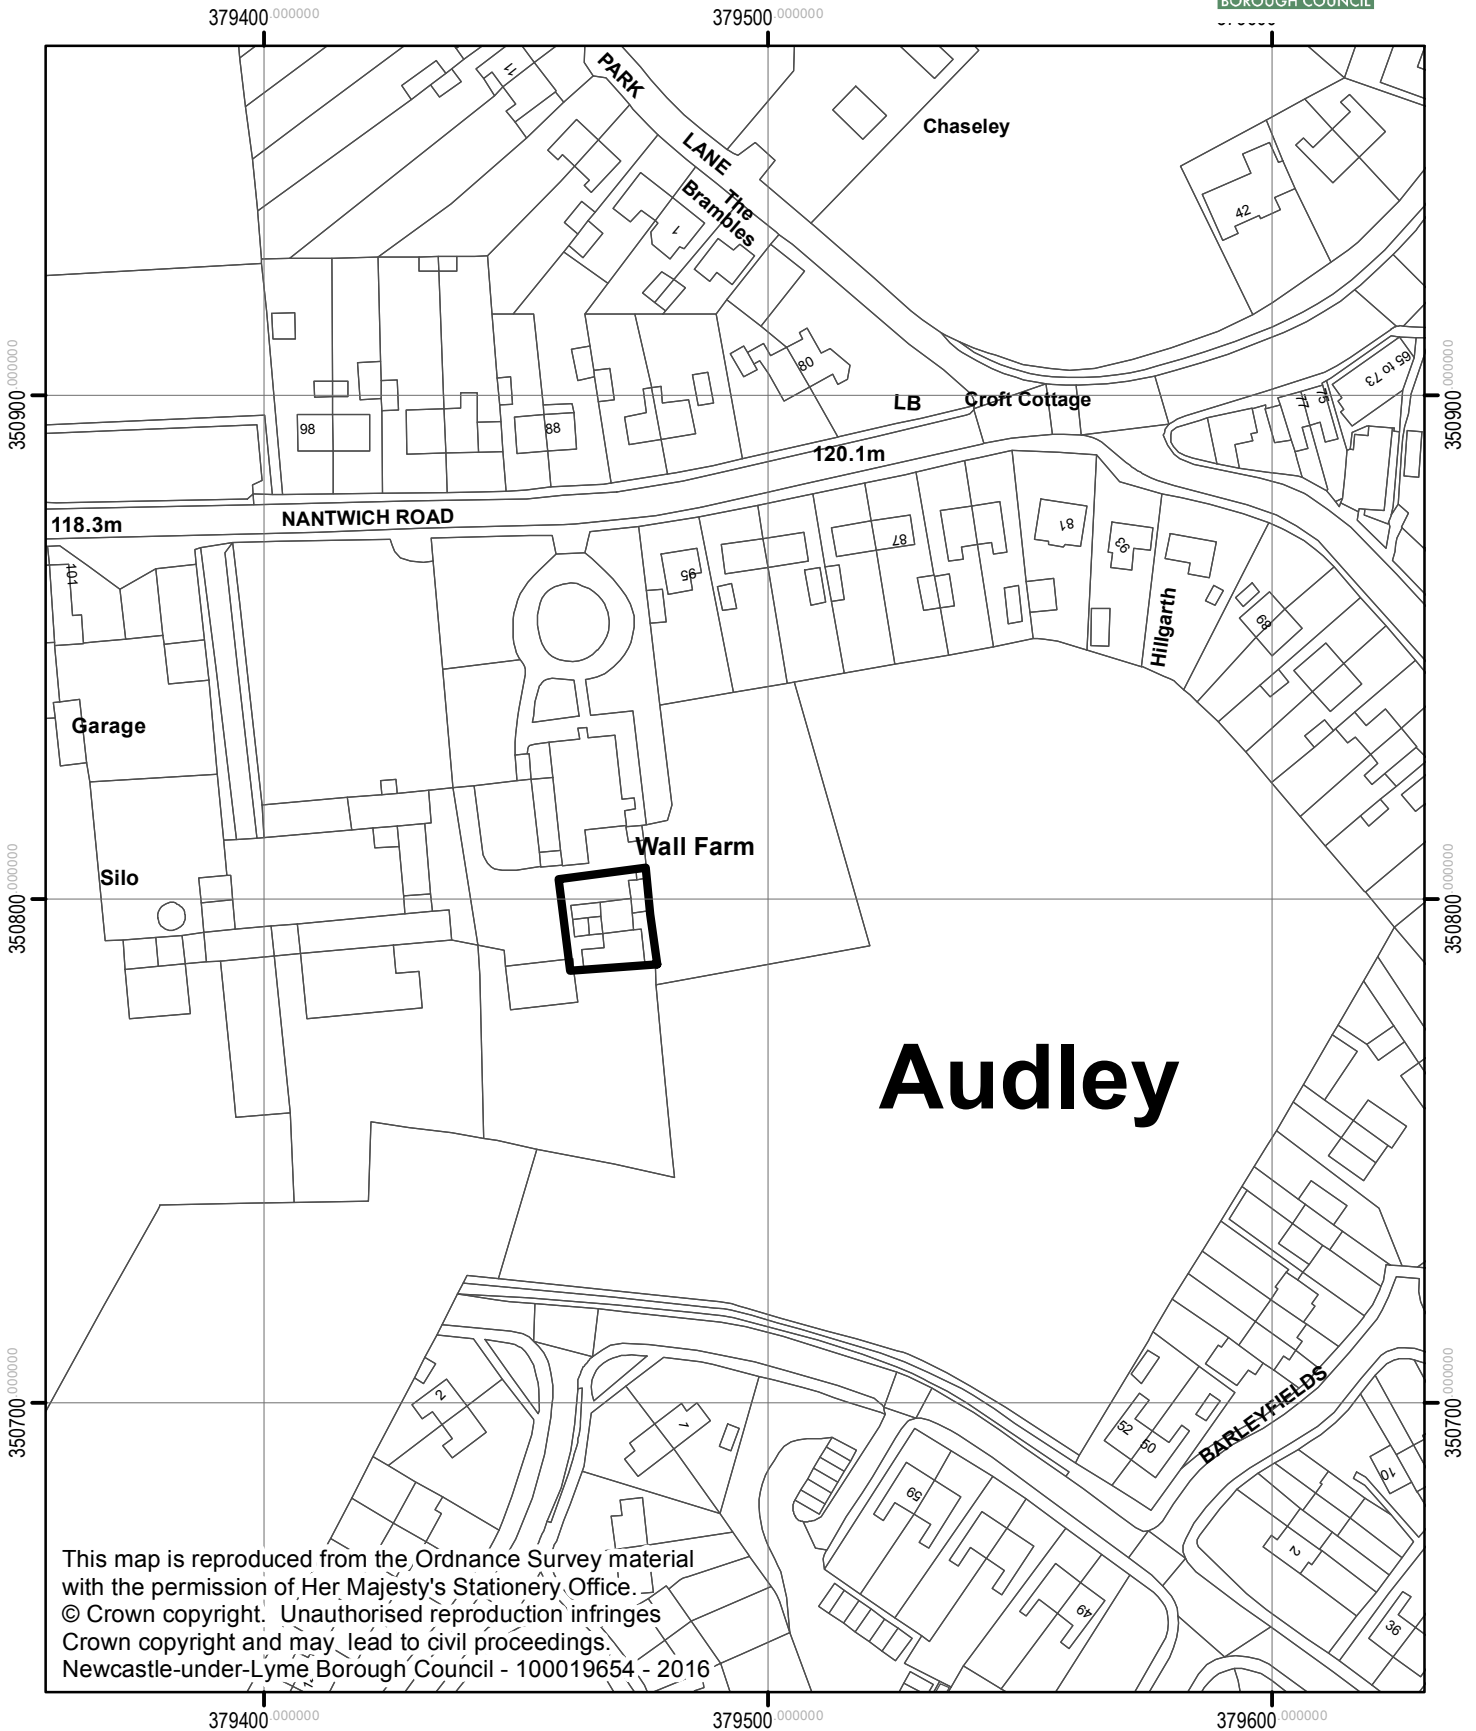

17/00573/FUL
Wall Farm House
99 Nantwich Road
Audley

This map is reproduced from the Ordnance Survey material with the permission of Her Majesty's Stationery Office. © Crown copyright. Unauthorised reproduction infringes Crown copyright and may lead to civil proceedings. Newcastle-under-Lyme Borough Council - 100019654 - 2016